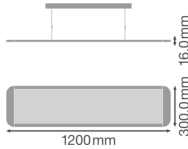

Specifications Ledvance LED Panel
Direct/Indirect 36W 3860lm - 840 Cool
White | 120x30cm - UGR <math>< 19</math>

[View Product](#)

General Information

| | |
|--------------------------|----------------------------------|
| SKU | 236820 |
| EAN | 4058075144620 |
| Brand | Ledvance |
| Manufacturer Name | PANEL D/I 1200 36W/4000K UGR19 |
| Any Lamp all-in warranty | 5 Years |
| Average Lifetime (h) | 60000 |
| Series | PANEL DIRECT/INDIRECT 1200 UGR19 |

Technical Information

| | |
|-----------------------------|-------------------|
| Technology | LED Integrated |
| Voltage (V) | 220-240 |
| Dimmable | Not Dimmable |
| Colour Code | 840 Cool White |
| Colour temperature (Kelvin) | 4000 Cool White |
| Colour Rendering (Ra) | 80-89 |
| Colour of Light | White |
| Light colour options | Single Color |
| Luminous Efficacy (lm/W) | 110 |
| IP-rating | IP20 |
| Impact Protection (IK) | IK03 - 0.35 joule |

Dimensions

| | |
|----------------|----------|
| LED panel size | 120x30cm |
| Length (mm) | 1195 |
| Width (mm) | 295 |
| Height (mm) | 16 |

Sensor Information

Type of sensor

Why Any-lamp?

No Sensor

Order from the **largest lighting specialist** in Europe