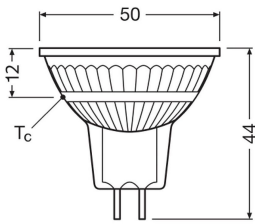

Specifications Ledvance LED Reflector GU5.3 MR16 6.1W 621lm 36d - 830 Warm White | Replaces 50W

[View Product](#)

General Information

SKU	256751
EAN	4099854457906
Brand	Ledvance
Manufacturer Name	LED MR16 P 6.1W 830 GU5.3
Full box quantity	1
Any Lamp all-in warranty	4 Years
Energy efficiency class	E
Average Lifetime (h)	15000

Technical Information

Technology	LED
Product Type Category	GU5.3 LED
Voltage (V)	12
Beam Angle (degree)	36
Dimmable	Not Dimmable
Cap / Base	GU5.3
Colour Code	830 Warm White
Colour temperature (Kelvin)	3000 Warm White
Colour Rendering (Ra)	80-89
Colour of Light	White

Light colour options Single Color

Luminous Efficacy (lm/W) 102

Power factor >0.50

Type of sensor No Sensor

Lamp Information

Bulb finish Clear

Dimensions

Height (mm) 46

Length (mm) 44

Diameter (mm) 50

Shape Reflector

Exact shape PAR16

Why Any-lamp?

 Order from the **largest lighting specialist** in Europe  **Customised** quotation

 Up to **7 years warranty**  **Easy** return process