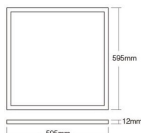

Specifications Bright Choice LED Panel Backlit 40W 4080lm 827-865 CCT + RGB | 60x60cm - UGR <22

[View Product](#)

General Information

SKU	252459
EAN	8719157056809
Brand	Bright Choice
Manufacturer Name	TBS165 G 4xTL5-14W/830 HFS M2 PIP S
Any Lamp all-in warranty	5 Years
Average Lifetime (h)	50000

Technical Information

Technology	LED Integrated
Voltage (V)	220-240
Dimmable	Not Dimmable
Colour Code	827 Extra Warm White, 865 Daylight
Colour temperature (Kelvin)	2700 Extra Warm White, 6500 Daylight
Colour Rendering (Ra)	80-89
Colour of Light	RGBW
Light colour options	CCT, RGB
Luminous Efficacy (lm/W)	102
IP-rating	IP20
Power factor	>0.90
Product Type Category	LED Panel

Fixture Information

Mounting Method	Recessed
Unified Glare Rating	< 22 - for general areas
Emergency Lighting	No Emergency Unit
Colour of the Fixture	White

Dimensions

LED panel size	60x60cm
----------------	---------